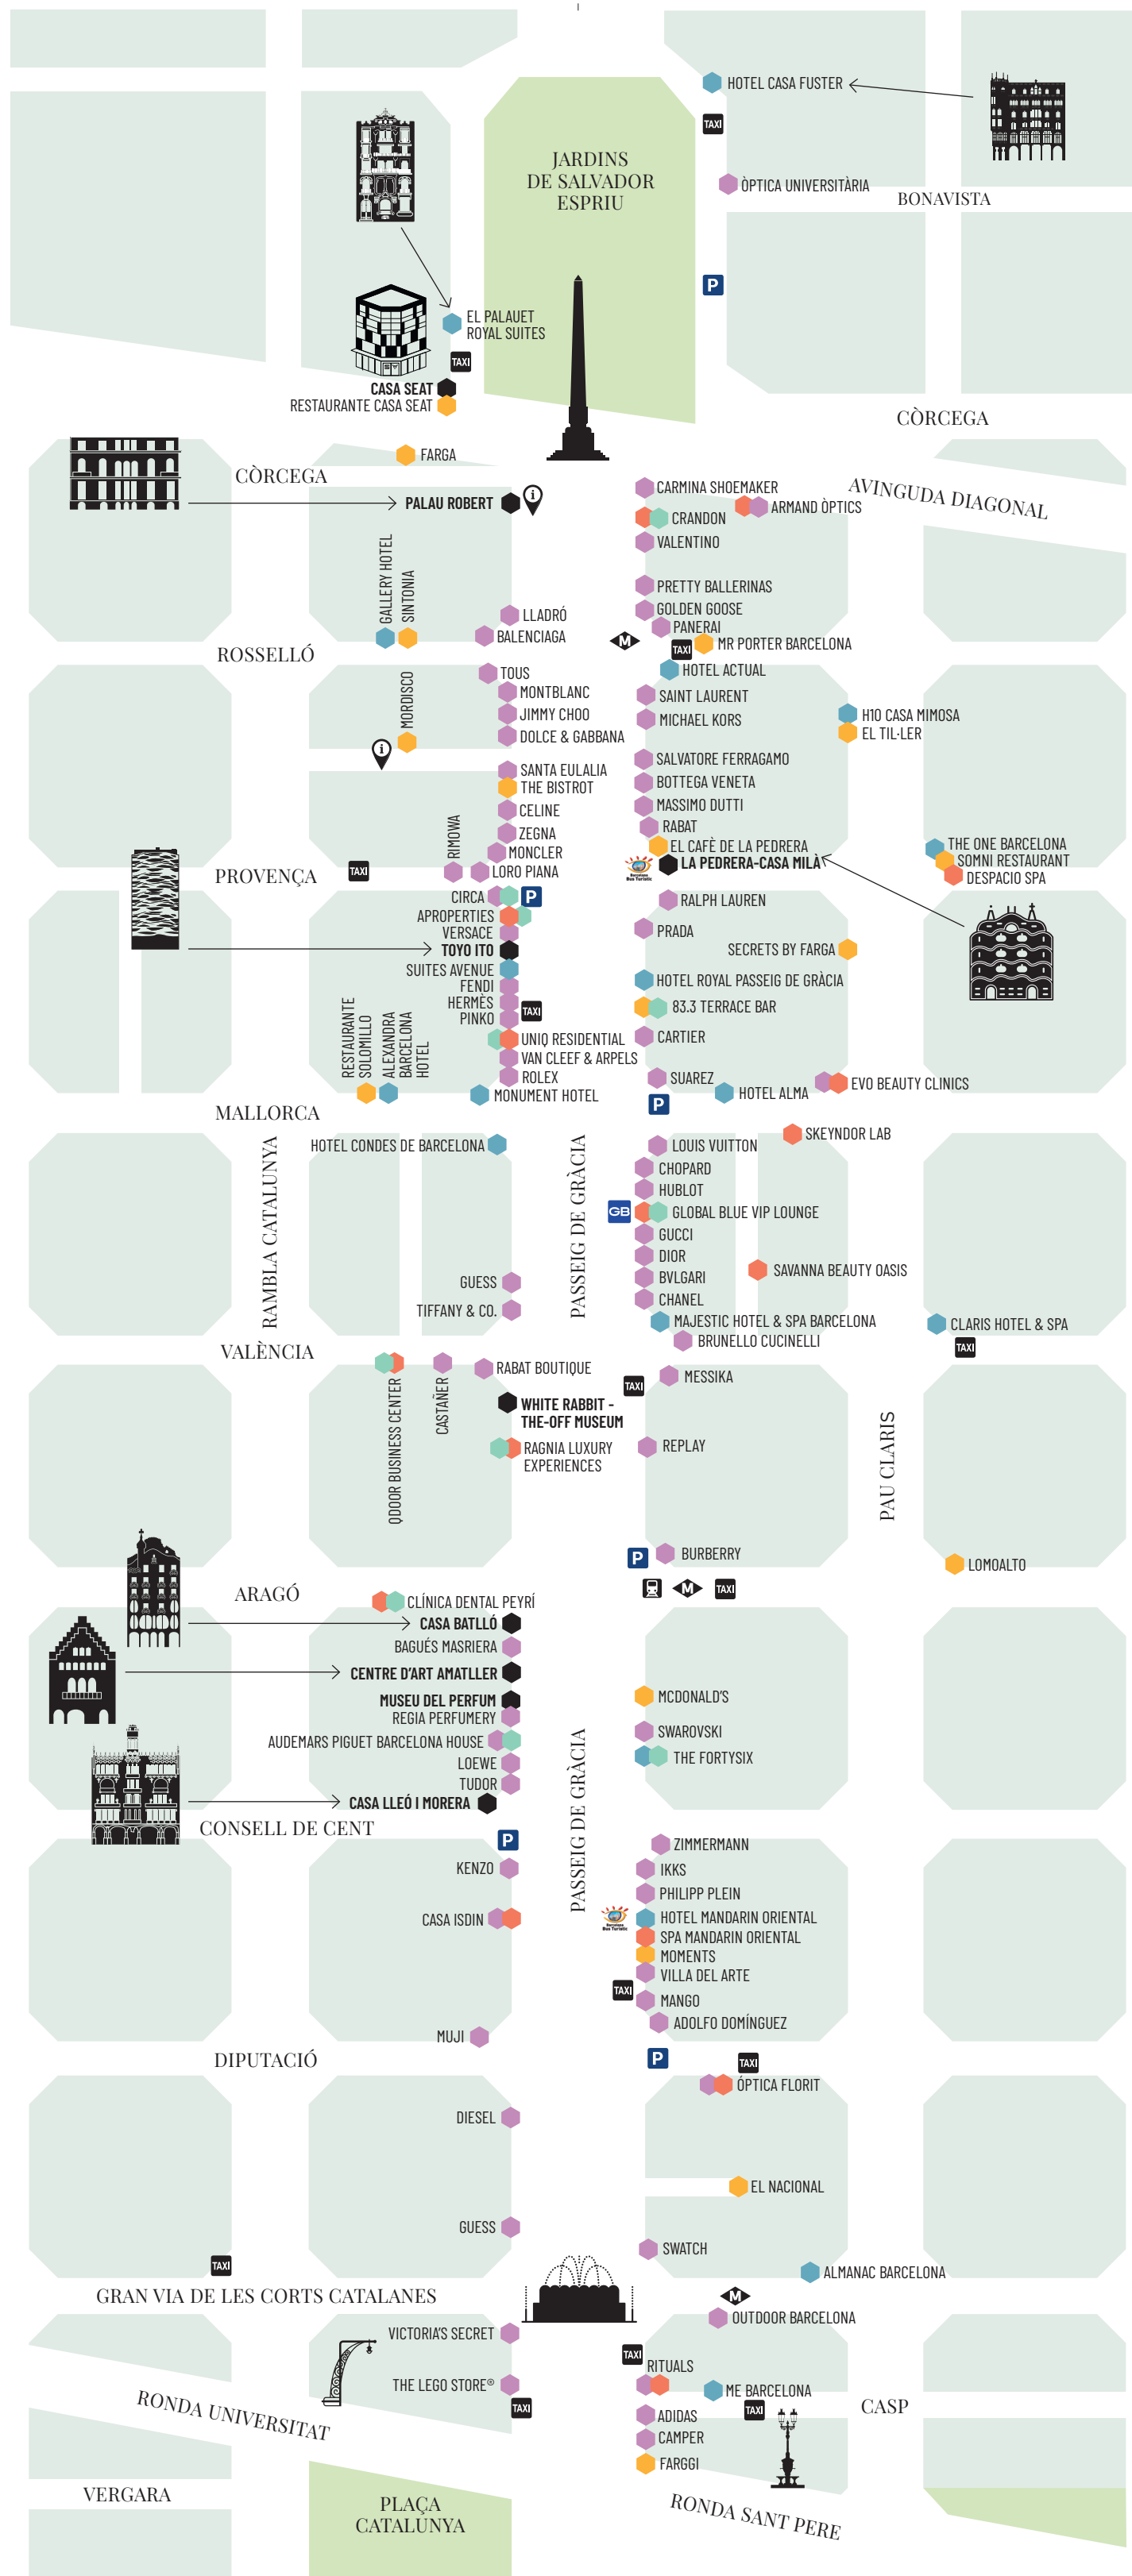

WITH THE SUPPORT OF:

WITH THE COLLABORATION OF:

WELCOME TO PASSEIG DE GRÀCIA BARCELONA

Passeig de Gràcia, Barcelona's most well known avenue, located in the center of the city, represents the big showcase of the Modernism architecture and Gaudí's heritage. Experience the uniqueness of the Passeig de Gràcia, just steps away from the old city, with all the cultural and entertainment venues suitable for all tastes and clients. Come and stay in one of the many sophisticated and boutique hotels at the most convenient location of Barcelona. Passeig de Gràcia is the perfect space to enjoy the Mediterranean lifestyle like the locals, with long strolls around the amazing shops of national and international brands, and the outstanding gastronomic cuisine and many tapas options; always enjoying great weather all year around!

EDITION 01/2025

BARCELONA
The Luxury Promenade
PASSEIG DE GRÀCIA

BARCELONA
The Luxury Promenade
PASSEIG DE GRÀCIA

www.barcelonapasseigdegracia.com

List of establishments

Accommodation

ALEXANDRA BARCELONA HOTEL (CURIO COLLECTION BY HILTON)
ALMANAC BARCELONA
CLARIS HOTEL & SPA
EL PALAUET ROYAL SUITES
GALLERY HOTEL
H10 CASA MIMOSA
HOTEL ACTUAL
HOTEL ALMA BARCELONA
HOTEL CASA FUSTER
HOTEL CONDES DE BARCELONA
HOTEL MANDARIN ORIENTAL
HOTEL ROYAL PASSEIG DE GRÀCIA
MAJESTIC HOTEL & SPA BARCELONA
ME BARCELONA
MONUMENT HOTEL
SUITES AVENUE
THE FORTYSIX
THE ONE BARCELONA

Culture

CASA BATLLÓ
CASA LLEÓ I MORERA
CASA SEAT
CENTRE D'ART AMATLLER
LA PEDRERA - CASA MILÀ
MUSEU DEL PERFUM
WHITE RABBIT - THE OFF-MUSEUM

ONLINE MAP

TRANSPORTS & INFORMATION

RAILWAY (RENFE)

TAXI

SUBWAY (METRO)

PARKING SABA BAMA

TOURIST INFORMATION

TURISTIC BUS STOP

GLOBAL BLUE TAX FREE