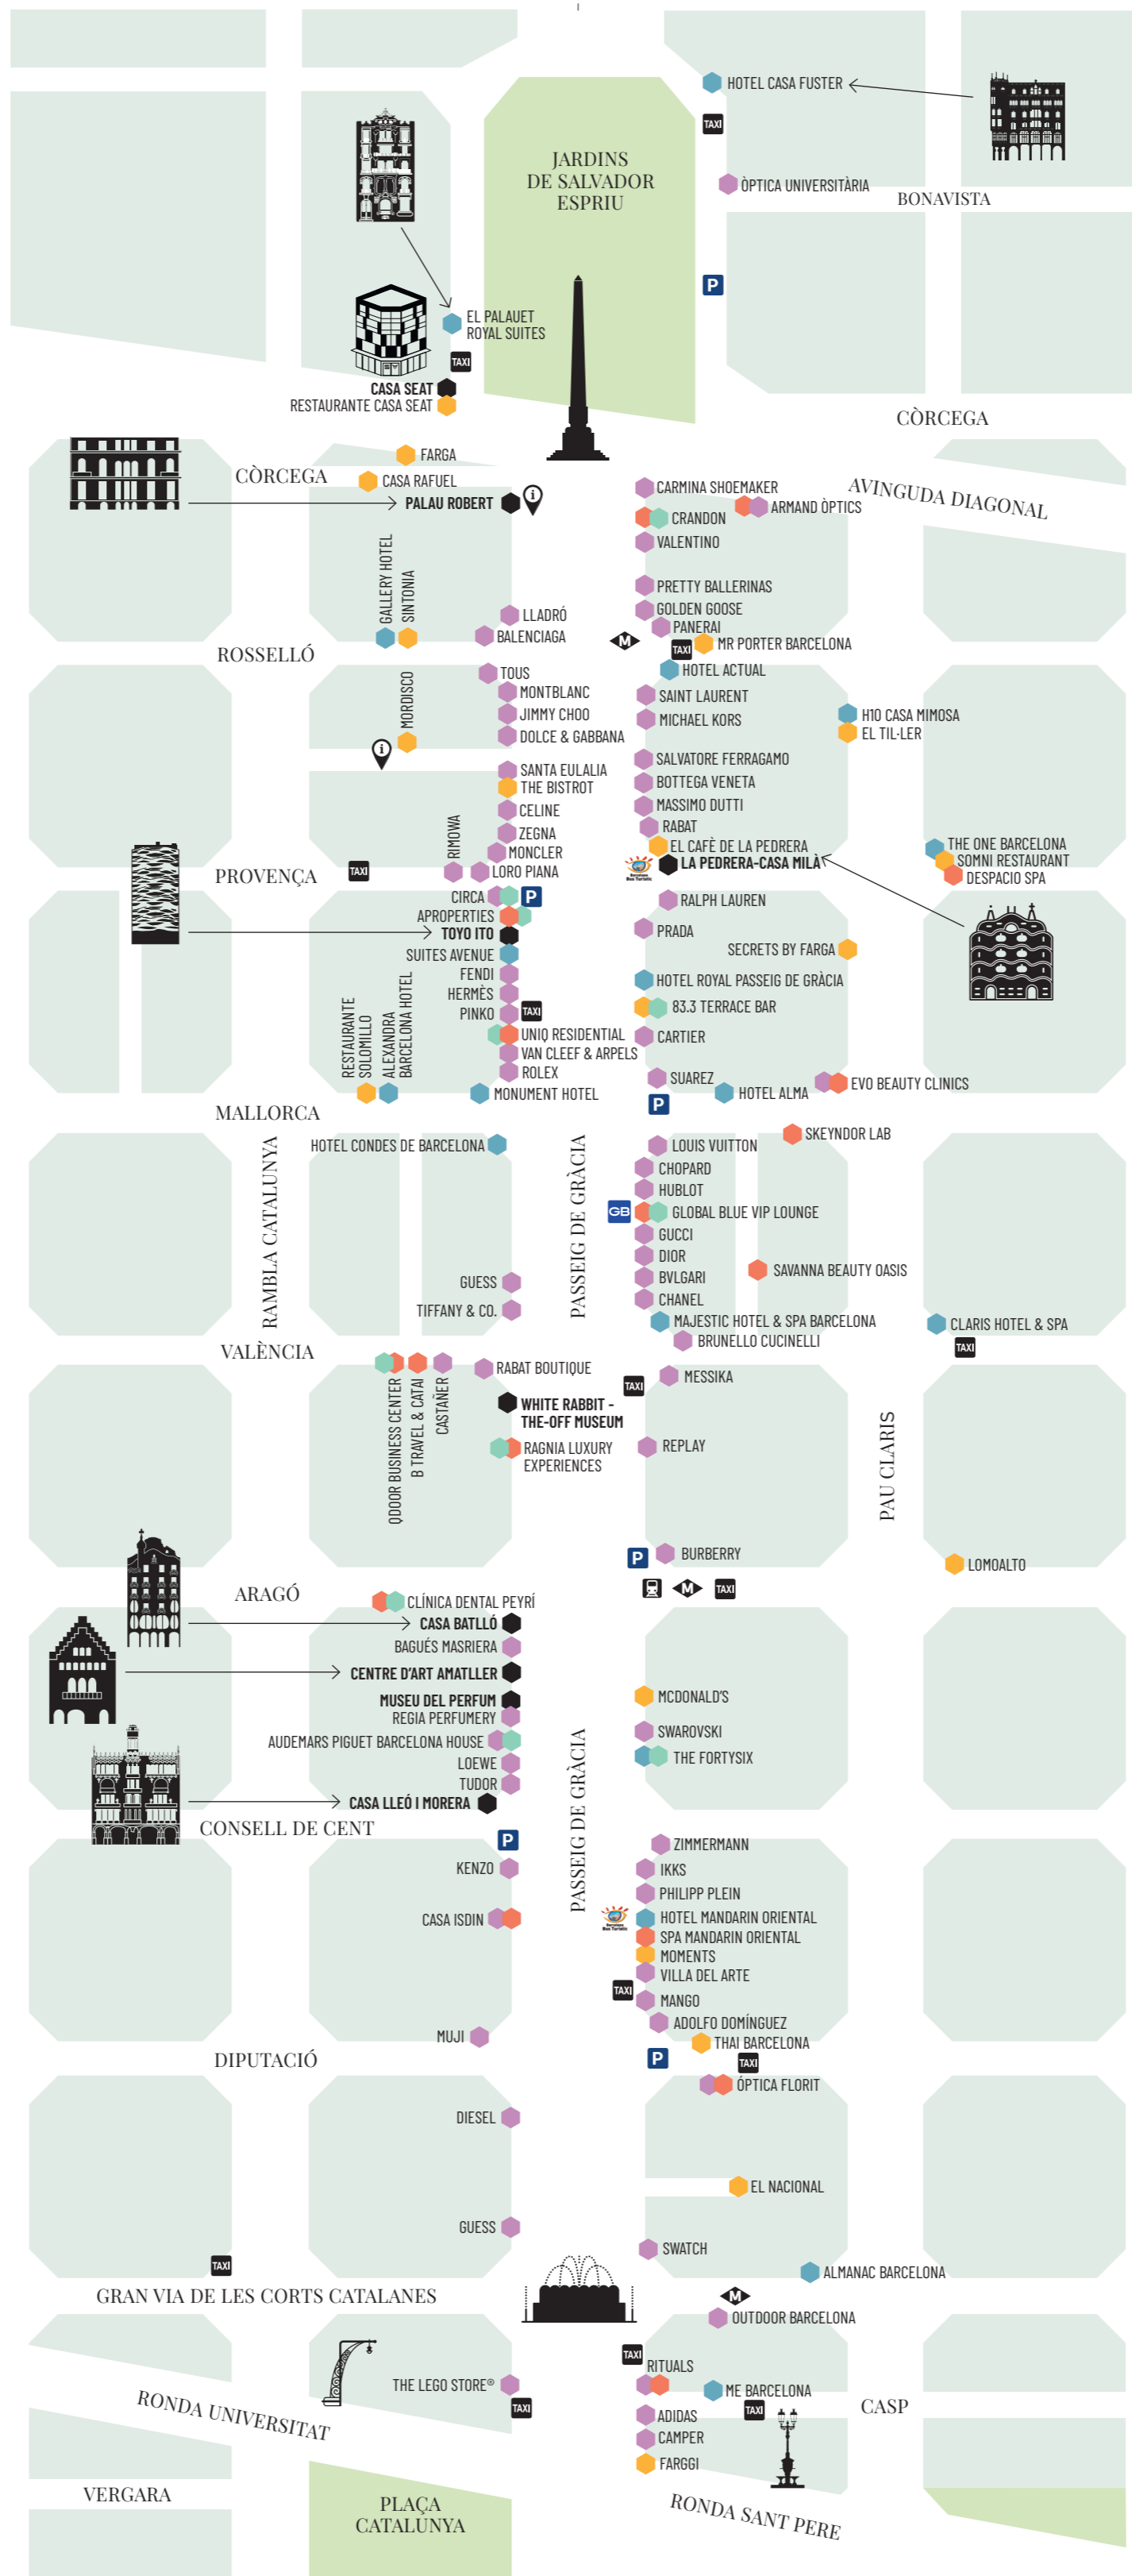

WELCOME TO PASSEIG DE GRÀCIA BARCELONA

Passeig de Gràcia, Barcelona's most well known avenue, located in the center of the city, represents the big showcase of the Modernism architecture and Gaudí's heritage. Experience the uniqueness of the Passeig de Gràcia, just steps away from the old city, with all the cultural and entertainment venues suitable for all tastes and clients. Come and stay in one of the many sophisticated and boutique hotels at the most convenient location of Barcelona. Passeig de Gràcia is the perfect space to enjoy the Mediterranean lifestyle like the locals, with long strolls around the amazing shops of national and international brands, and the outstanding gastronomic cuisine and many tapas options; always enjoying great weather all year around!

EDITION 10/2024

BARCELONA
The Luxury Promenade
PASSEIG DE GRÀCIA

BARCELONA
The Luxury Promenade
PASSEIG DE GRÀCIA

www.barcelonapaseodegracia.com

List of establishments

Accommodation

ALEXANDRA BARCELONA HOTEL (CURIO COLLECTION BY HILTON)
ALMANAC BARCELONA
CLARIS HOTEL & SPA
EL PALAUET ROYAL SUITES
GALLERY HOTEL
HIO CASA MIMOSA
HOTEL ACTUAL
HOTEL ALMA BARCELONA
HOTEL CASA FUSTER
HOTEL CONDES DE BARCELONA
HOTEL MANDARIN ORIENTAL
HOTEL ROYAL PASSEIG DE GRÀCIA
MAJESTIC HOTEL & SPA BARCELONA
ME BARCELONA
MONUMENT HOTEL
SUITES AVENUE
THE FORTYSIX
THE ONE BARCELONA

Gastronomy

CASA RAFUEL
EL CAFÉ DE LA PEDRERA
EL NACIONAL
EL TIL-LER
FARGA
FARGGI
LOMOALTO
MCDONALD'S
MOMENTS
MORDISCO
MR PORTER BARCELONA
RESTAURANTE CASA SEAT
RESTAURANTE SOLOMILLO
SECRETS BY FARGA
SOMNI RESTAURANT
THAI BARCELONA
THE BISTROT
83.3 TERRACE BAR

Culture

CASA BATLLÓ
CASA LLEÓ I MORERA
CASA SEAT
CENTRE D'ART AMATLLER
LA PEDRERA - CASA MILÀ
MUSEU DEL PERFUM
WHITE RABBIT - THE OFF-MUSEUM

ONLINE MAP

TRANSPORTS & INFORMATION